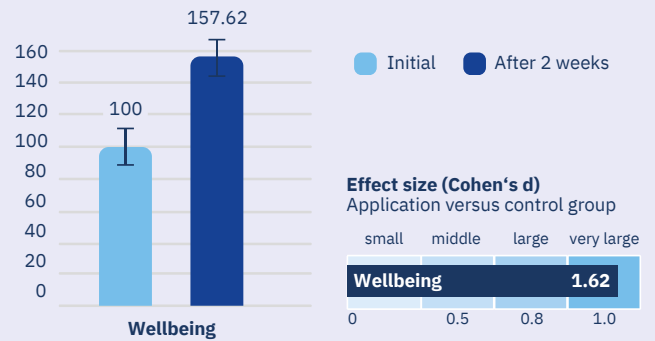

HealAdvisor Analyse Coaching Module Study*

Participants showed an average increase of 57% in wellbeing.

The effect size of this study was very large for wellbeing.

* View full study results at:
www.healyworld.net/healy/studies