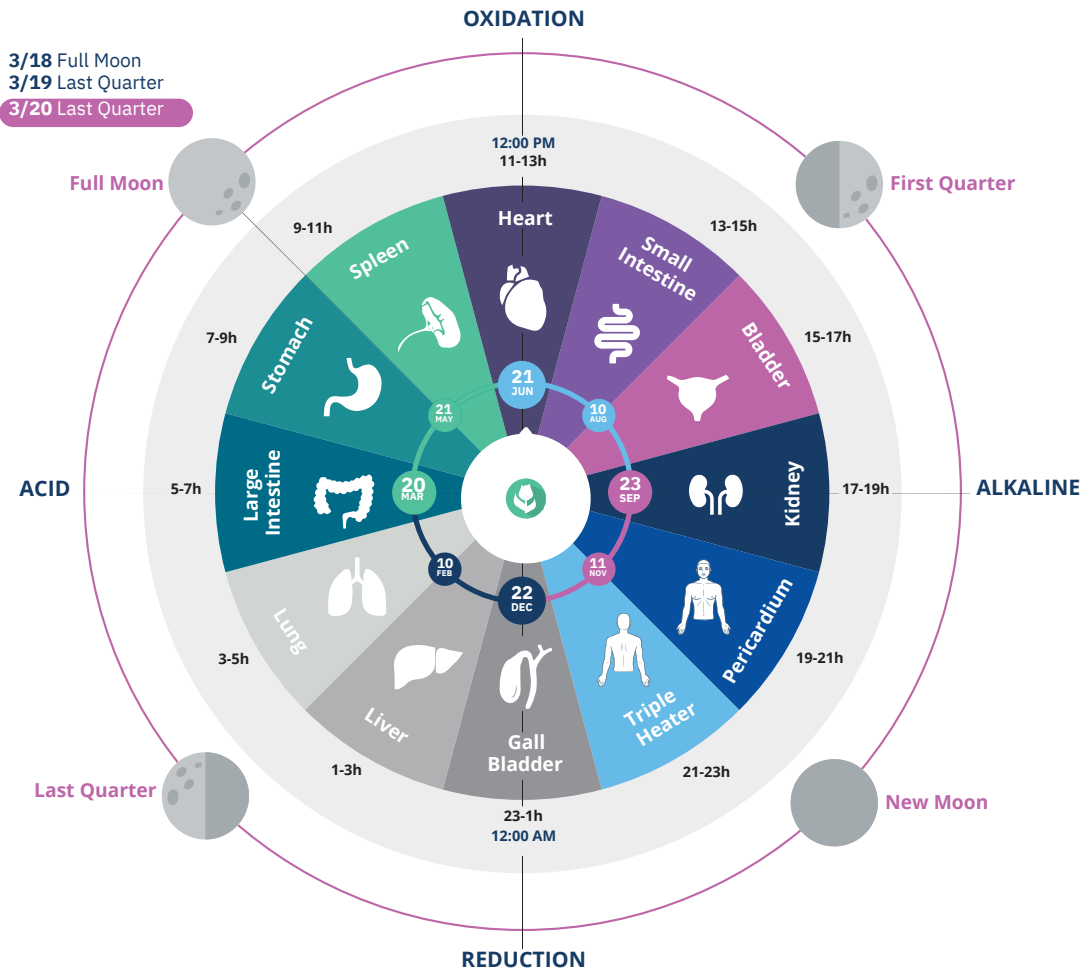

In Tune with Nature in Five Easy Steps