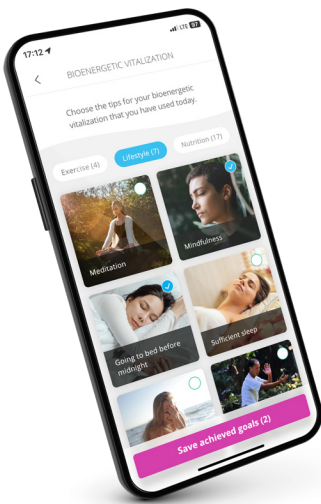

HealAdvisor Bioenergetic Vitalization Module

Approach life with vitality, vibrancy and vigor

The Bioenergetic Vitalization IMF programs are designed to support revitalization by harmonizing your Bioenergetic Field, thus activating your energy and vitality – at any age and season of your life.

Receive individual recommendations among the Bioenergetic Vitalization program group, consisting of 12 unique Healy IMF programs, based on expert knowledge stored in the HealAdvisor Cloud.

Select a certain topic and let the HealAdvisor App³ create a 3- to 6-months personalized schedule, showing you which Healy IMF programs you should apply at what time of the day over the course of a week.