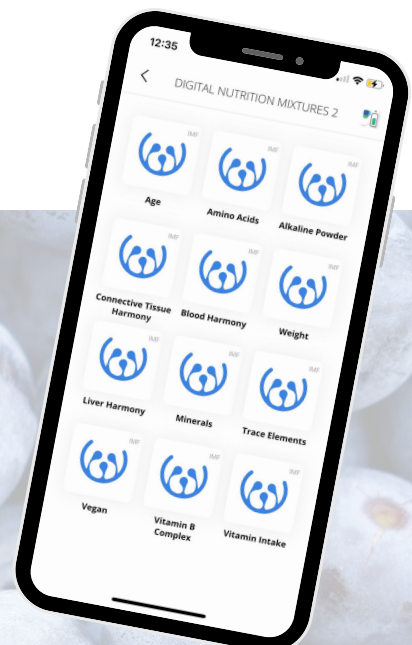

WEIGHT (metabolism)

Vitamin B2, Vitamin C, Vitamin E, Vitamin D, Iodine, Iron, Calcium, Selenium, Chromium, Carnitine, Leucine, Citrulline, Taurine, 5-HTP, Magnesium, Serotonin

LIVER (metabolism)

Vitamin E, Vitamin C, Vitamin A, Vitamin D, Vitamin B1, Vitamin B2, Vitamin B6, Vitamin B10, Vitamin B9, Vitamin B12, Vitamin K, Iron, Zinc, Copper, Selenium, Potassium, Ornithine-Arginine, Aspartic Acid, Citrulline, Glycine, Leucine, Valine, Coenzyme Q10, Taurine, Cystine

MINERALS (metabolism)

Sodium, Potassium, Calcium, Magnesium, Phosphorus, Chloride, Sulfur

TRACE ELEMENTS (metabolism)

Chromium, Cobalt, Iron, Iodine, Copper, Manganese, Molybdenum, Selenium, Silicon Dioxide, Zinc, Vanadium, Fluoride

VEGAN (metabolism)

Vitamin A, Vitamin B1, Vitamin B2, Vitamin B6, Vitamin B9, Vitamin B12, Vitamin D, Vitamin C, Iron, Zinc, Calcium, Iodine, Sulfur, Selenium, Carnitine, Taurine, Valine, Lysine, Proline, EPA

VITAMIN B COMPLEX (metabolism)

Vitamin B1, Vitamin B2, Vitamin B3, Vitamin B4, Vitamin B5, Vitamin B6, Vitamin B7, Vitamin B8, Vitamin B9, Vitamin B10, Vitamin B12, Vitamin B13, Vitamin B17

HYPOVITAMINOSIS (metabolism)

Vitamin B1, Vitamin B2, Vitamin B3, Vitamin B4, Vitamin B5, Vitamin B6, Vitamin B7, Vitamin B8, Vitamin B9, Vitamin B10, Vitamin B12, Vitamin A, Vitamin D, Vitamin E, Vitamin K, Vitamin C