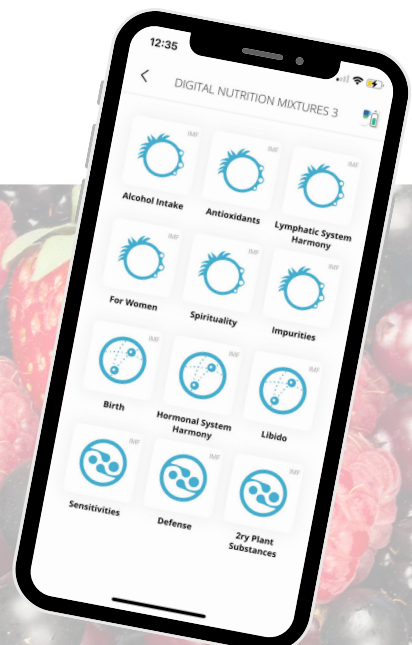

SECONDARY PLANT SUBSTANCES (immune system)

Flavonoide, Carotinoide

Digital Nutrition 4

DIGITAL NUTRITION MIXTURES 4 (VITALITY, SPORTS, OTHER)

ENERGY (vitality)

Vitamin B1, Vitamin B2, Vitamin B5, Vitamin B7, Coenzyme Q10, Iron, Zinc, Selenium