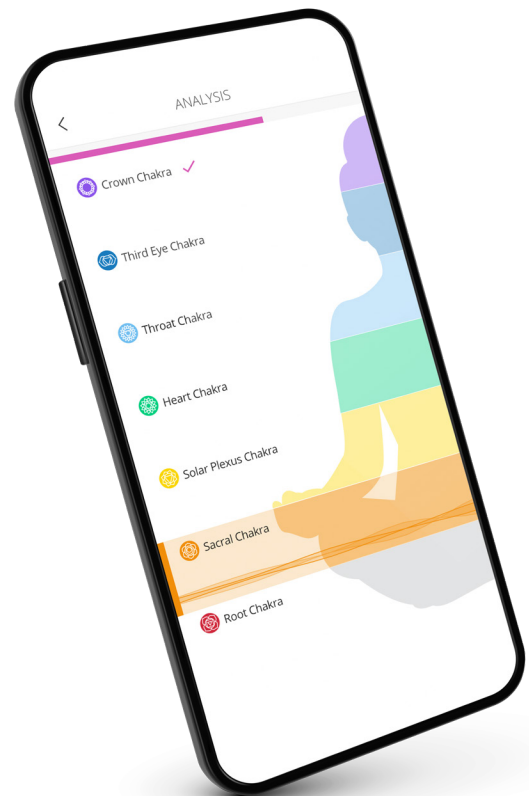

HealAdvisor Analyse Aura Module

When your chakras are balanced, your flow of energy is aligned

The Aura Module is designed to reveal root causes for a disturbed Information Field, helping you overcome hidden imbalances.

The module lets you record the energy distribution of the seven chakra centers in the Information Field. Perform in-depth analyses in specific databases for the chakras with low energy flows to find resonating information to harmonize the Information Field.