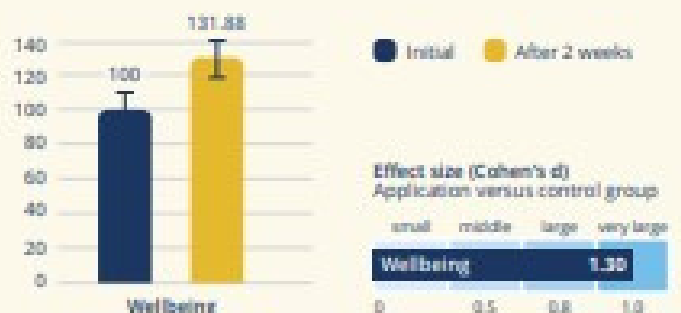

Healy Gold Cycle Study*

Participants showed an average increase of 31% in wellbeing.

The effect size of this study was very large for wellbeing.

* View full study results at: www.healyworld.net/healy/studies