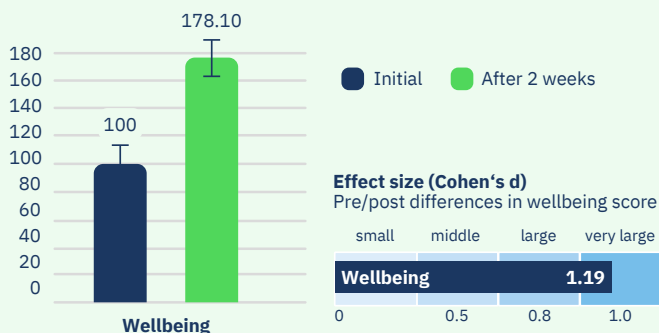

Kapha

Pitta

Vata

Healy The Power of Three Study*

Participants showed an average increase of 78% in wellbeing.

The effect size of this study was very large for wellbeing.

* View full study results at:
www.healyworld.net/healy/studies