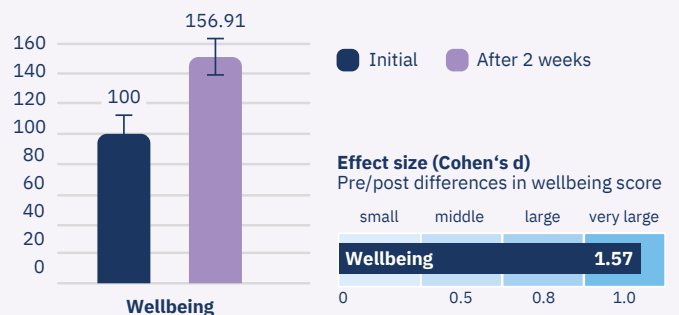

Healy Mental Balance Study*

Participants showed an average increase of 56% in wellbeing.

The effect size of this study was very large for wellbeing.

* View full study results at: www.healyworld.net/healy/studies